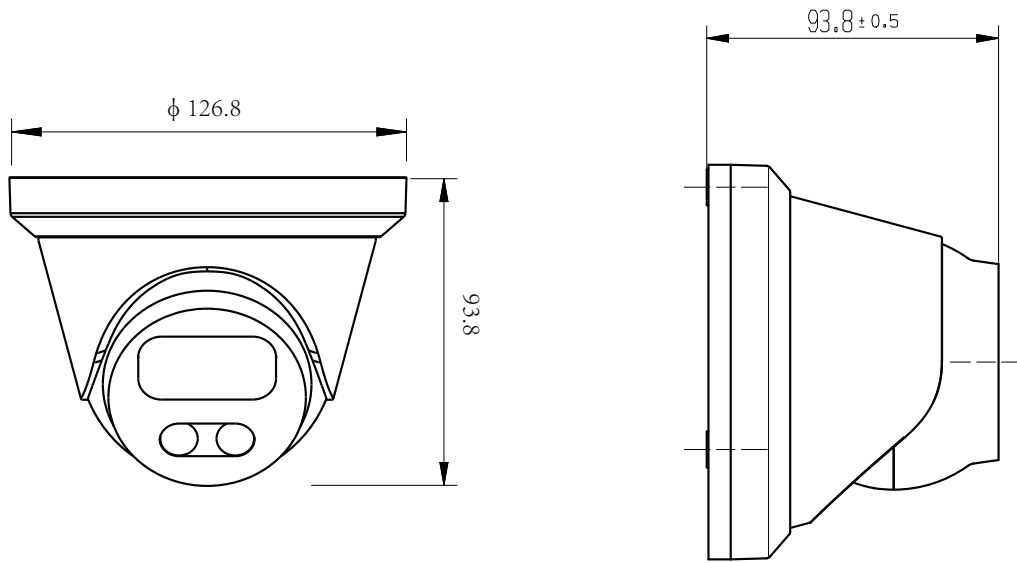

Dimensions (mm)

Optional Accessories